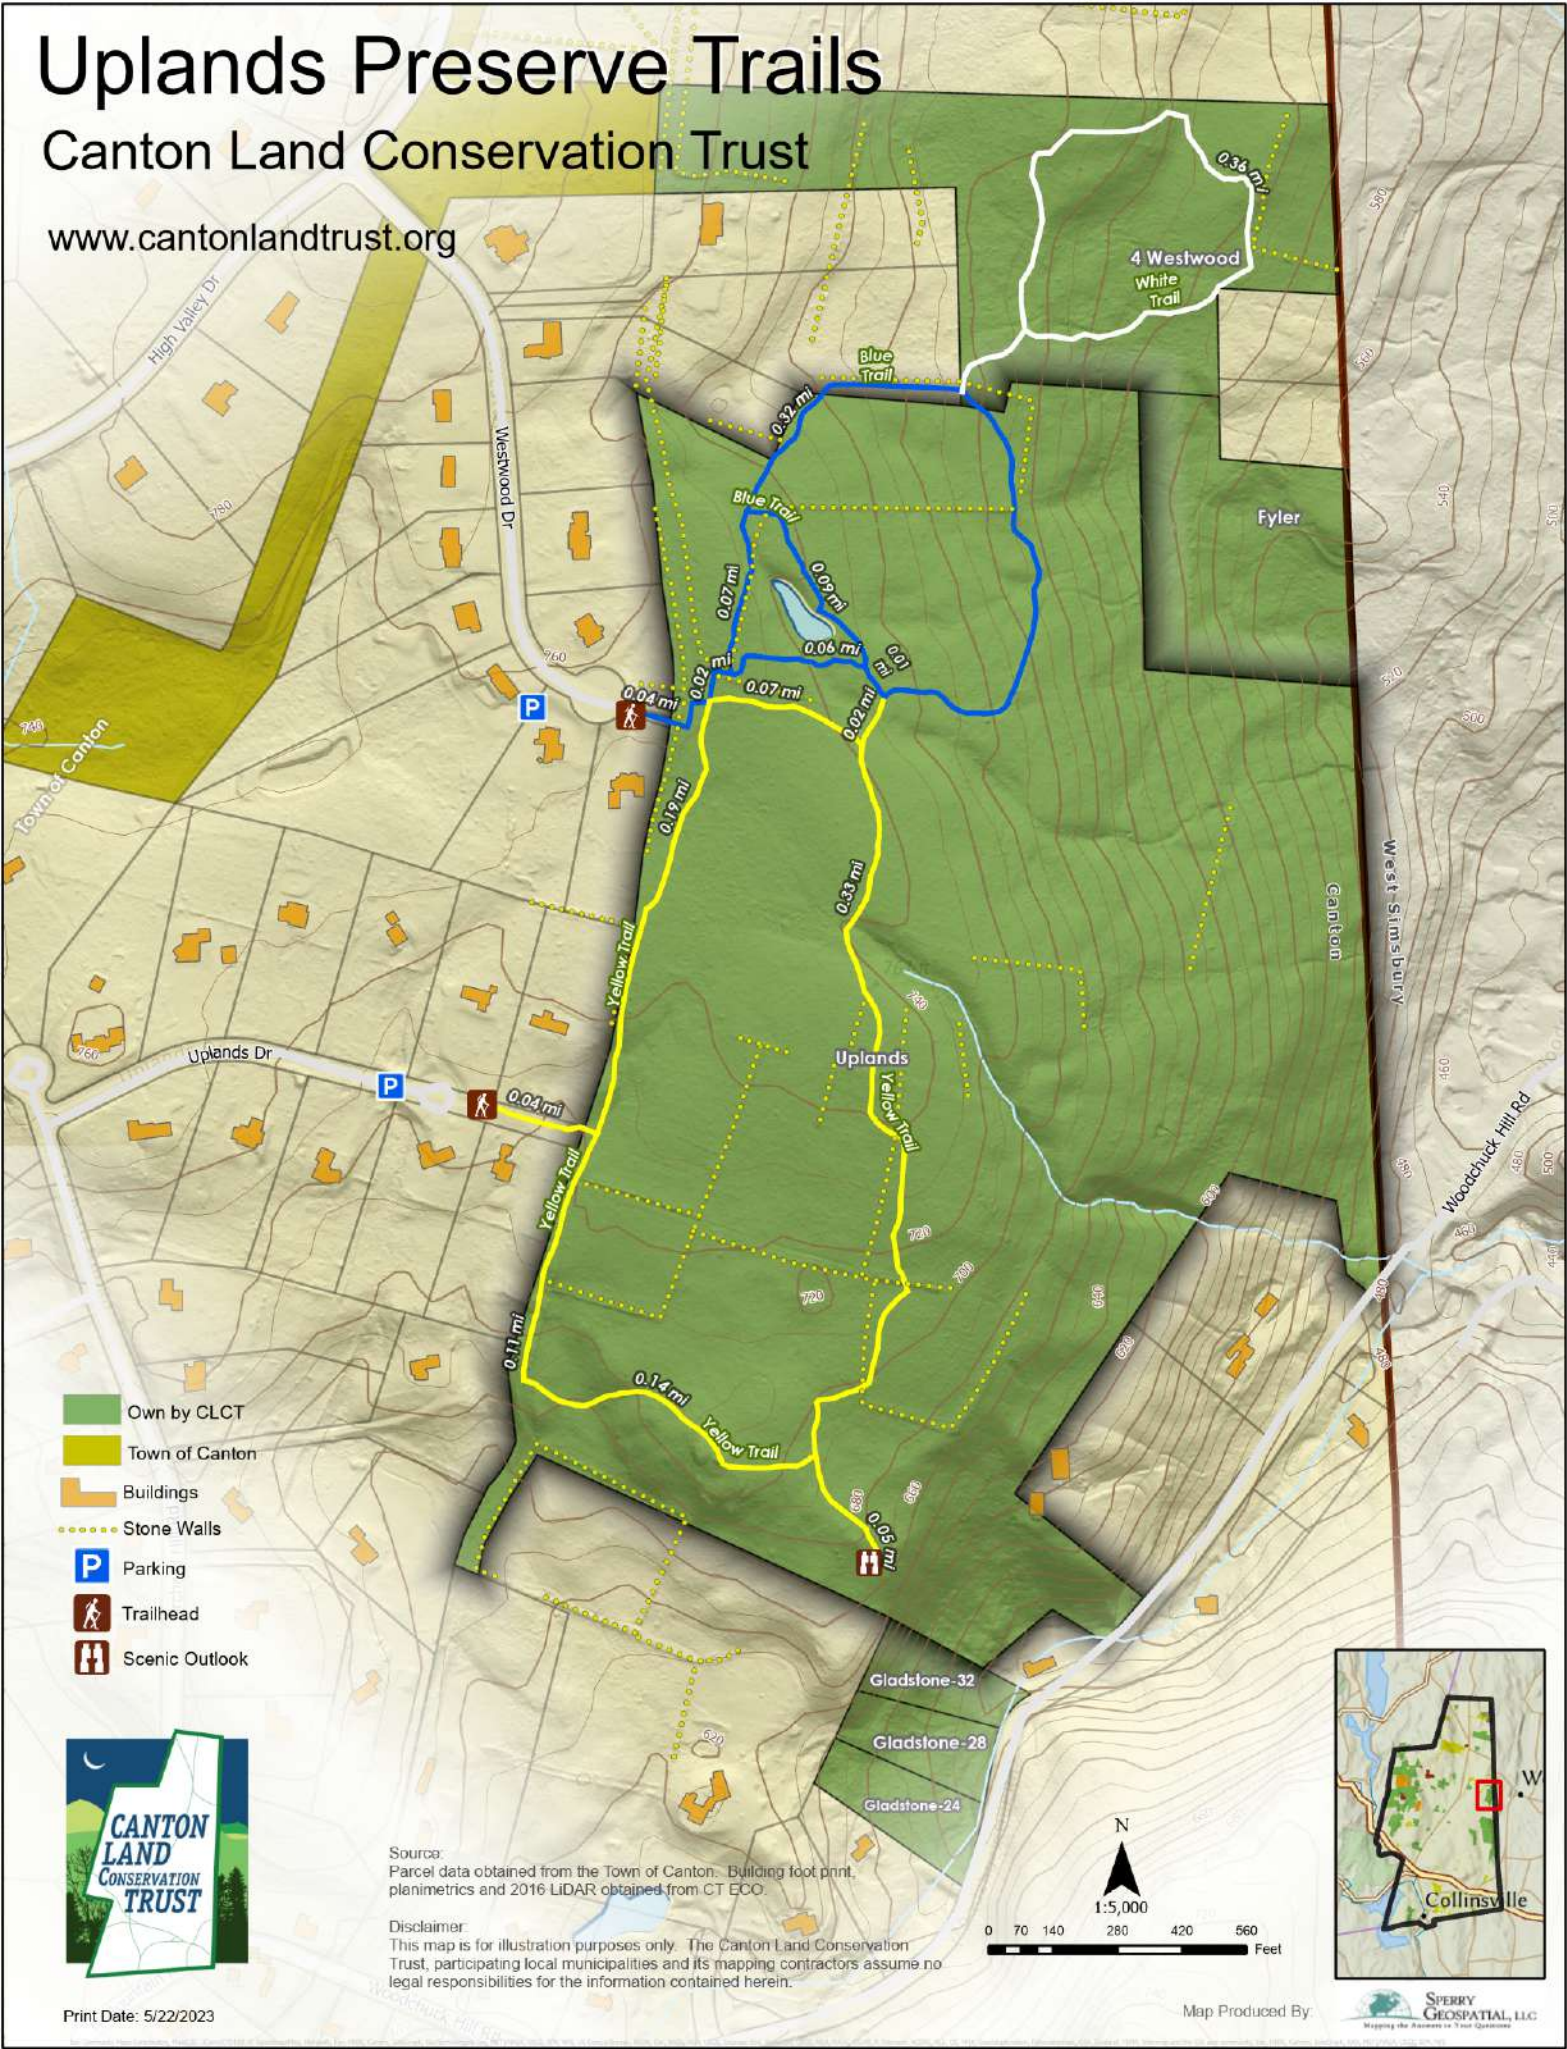

Uplands Preserve Trails

Canton Land Conservation Trust

www.cantonlandtrust.org

- Own by CLCT
- Town of Canton
- Buildings
- Stone Walls
- Parking
- Trailhead
- Scenic Outlook

Source:
Parcel data obtained from the Town of Canton. Building foot print, planimetrics and 2016 LIDAR obtained from CT ECO.

Disclaimer:
This map is for illustration purposes only. The Canton Land Conservation Trust, participating local municipalities and its mapping contractors assume no legal responsibilities for the information contained herein.