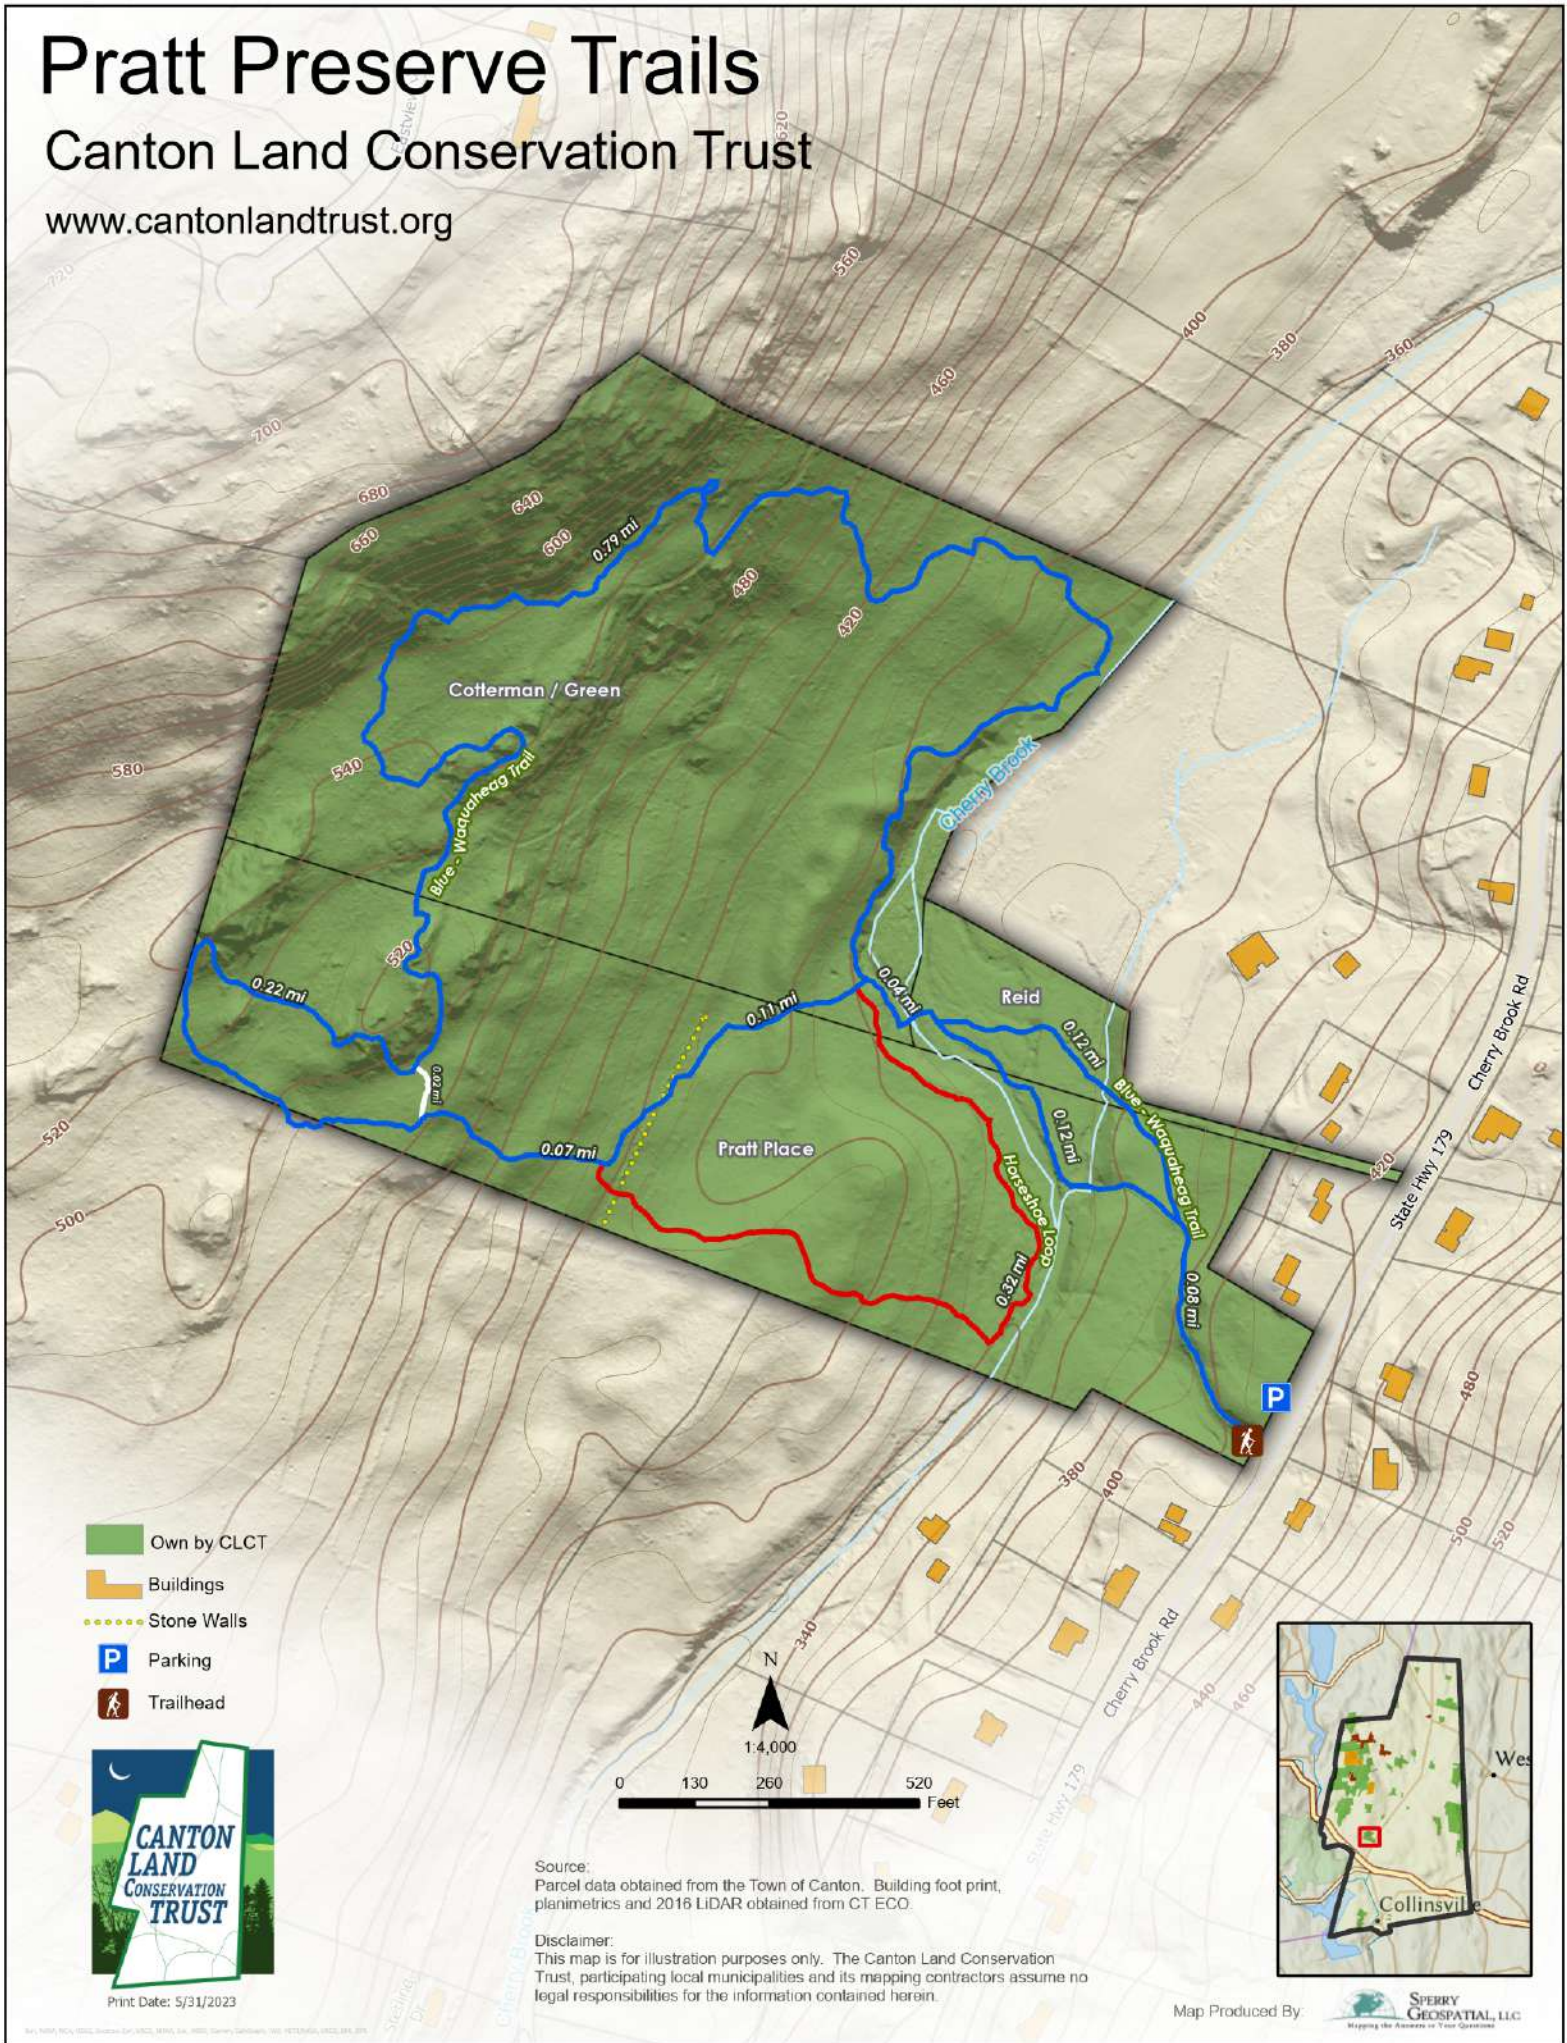

Pratt Preserve Trails

Canton Land Conservation Trust

www.cantonlandtrust.org

- Own by CLCT
- Buildings
- Stone Walls
- Parking
- Trailhead

Print Date: 5/31/2023

Source:
Parcel data obtained from the Town of Canton. Building foot print, planimetrics and 2016 LIDAR obtained from CT ECO.

Disclaimer:
This map is for illustration purposes only. The Canton Land Conservation Trust, participating local municipalities and its mapping contractors assume no legal responsibilities for the information contained herein.

Map Produced By: SPERRY GEOSPATIAL, LLC
Mapping the Answers to Your Questions