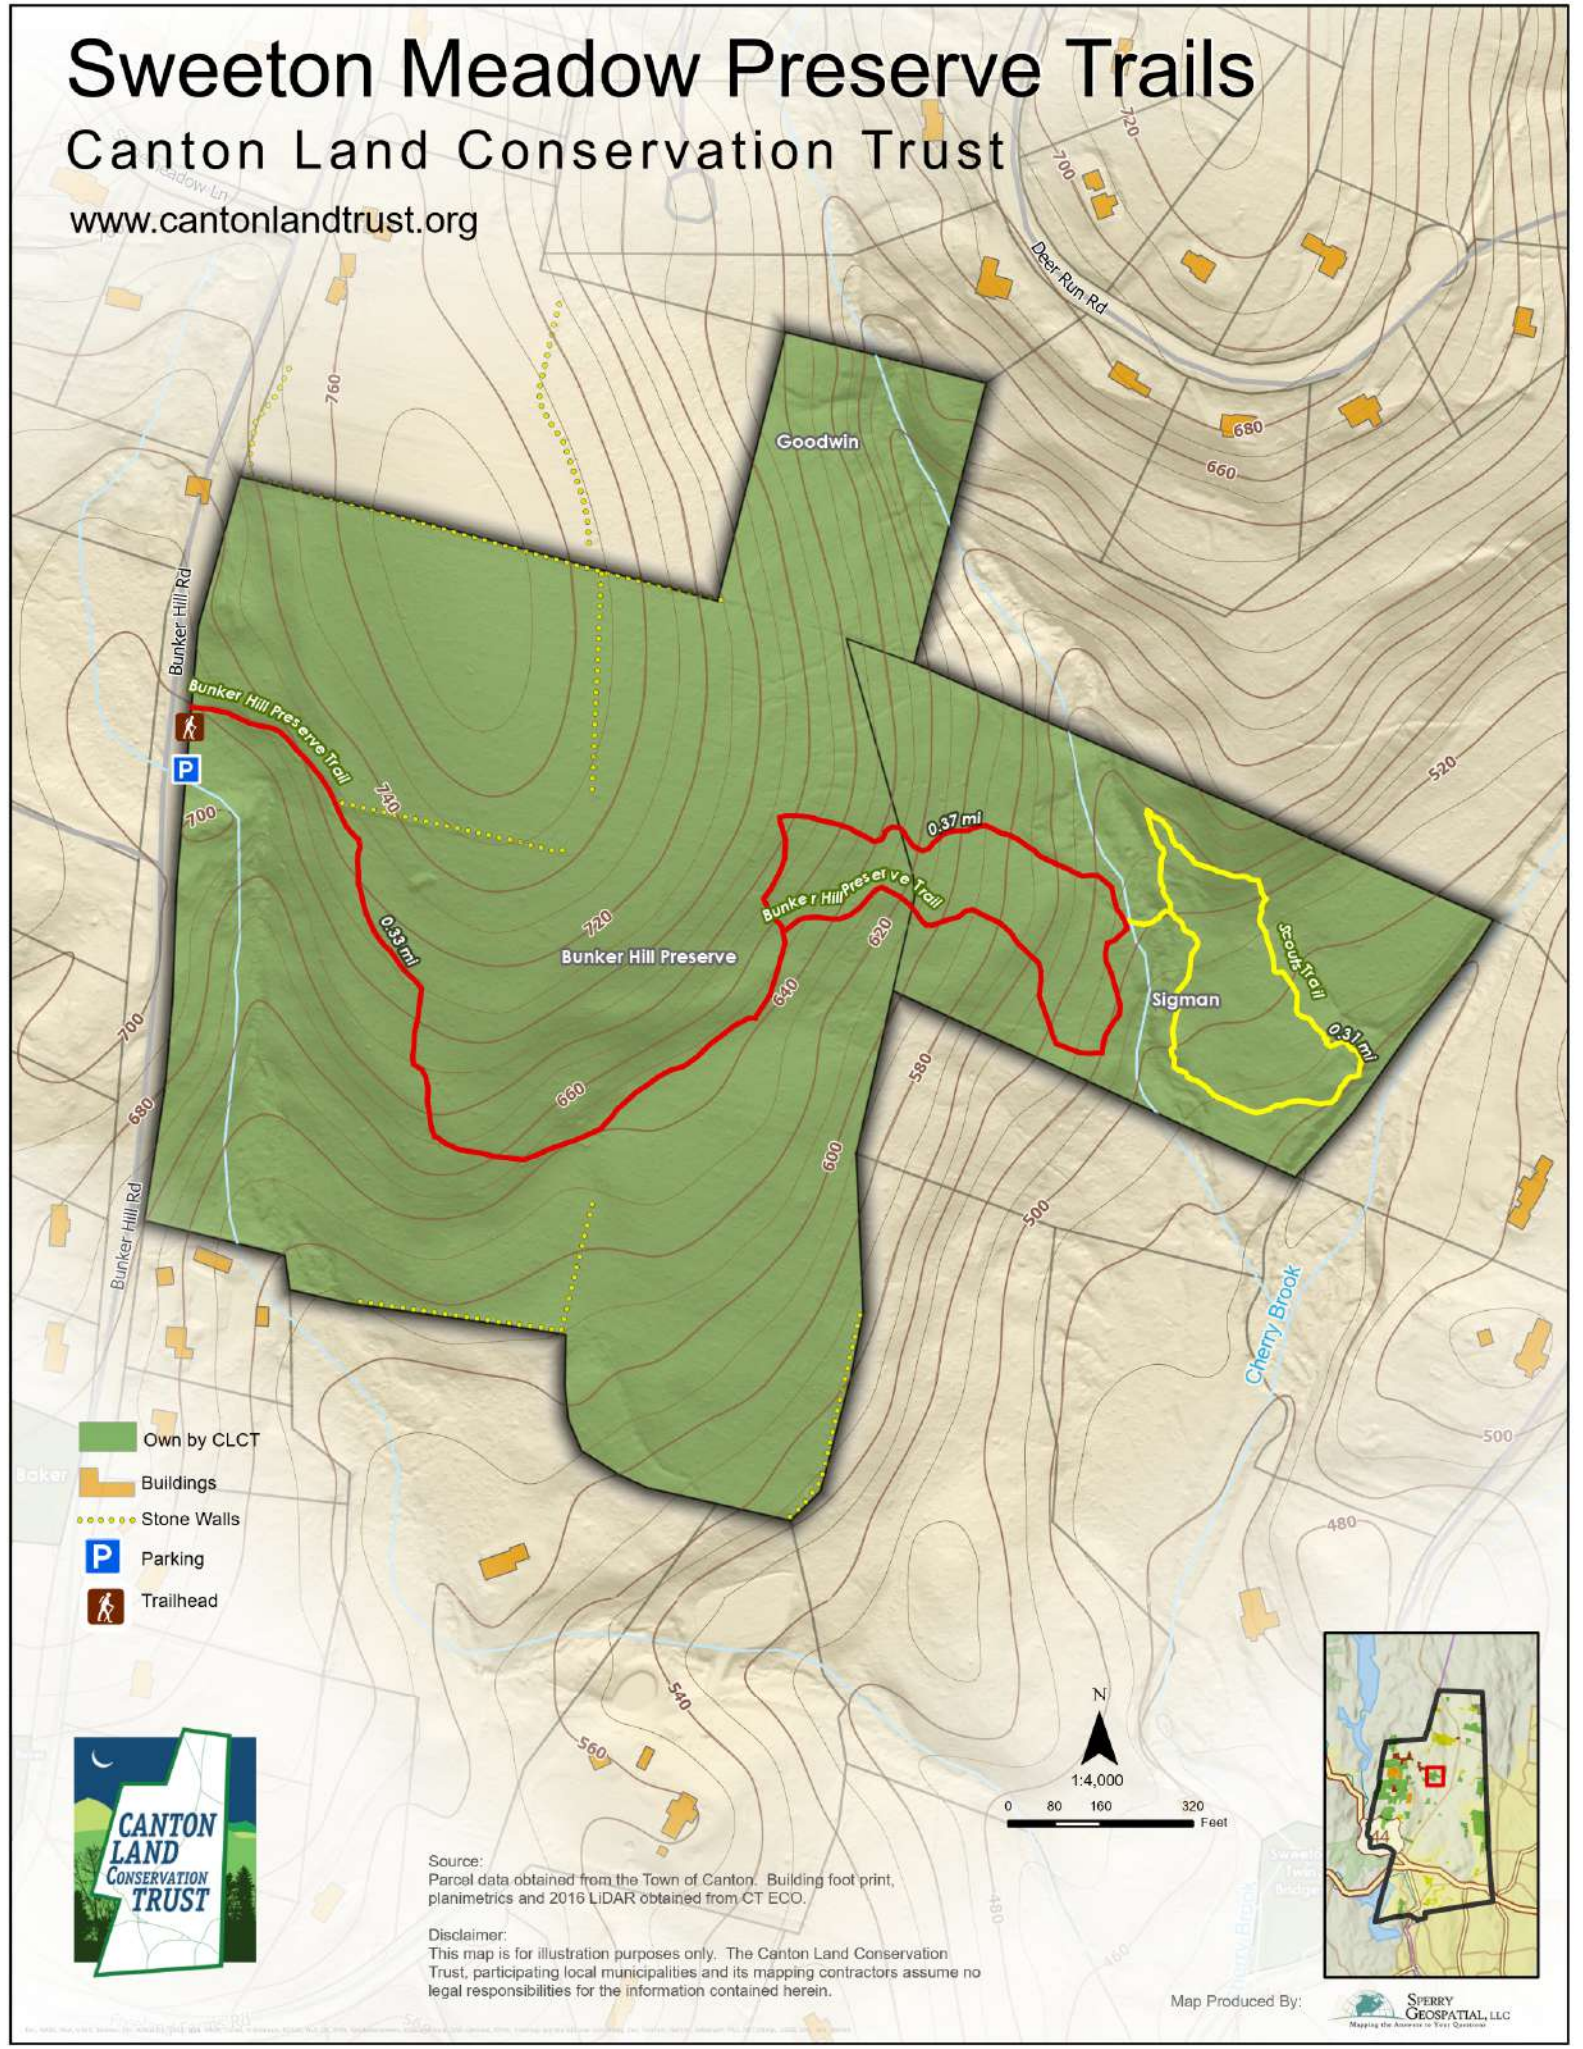

Sweeton Meadow Preserve Trails

Canton Land Conservation Trust

www.cantonlandtrust.org

- Own by CLCT
- Buildings
- Stone Walls
- Parking
- Trailhead

Source: Parcel data obtained from the Town of Canton. Building foot print, planimetrics and 2016 LIDAR obtained from CT ECO.

Disclaimer: This map is for illustration purposes only. The Canton Land Conservation Trust, participating local municipalities and its mapping contractors assume no legal responsibilities for the information contained herein.

Map Produced By: SPERRY GEOSPATIAL, LLC
Mapping the American in Your Quotient