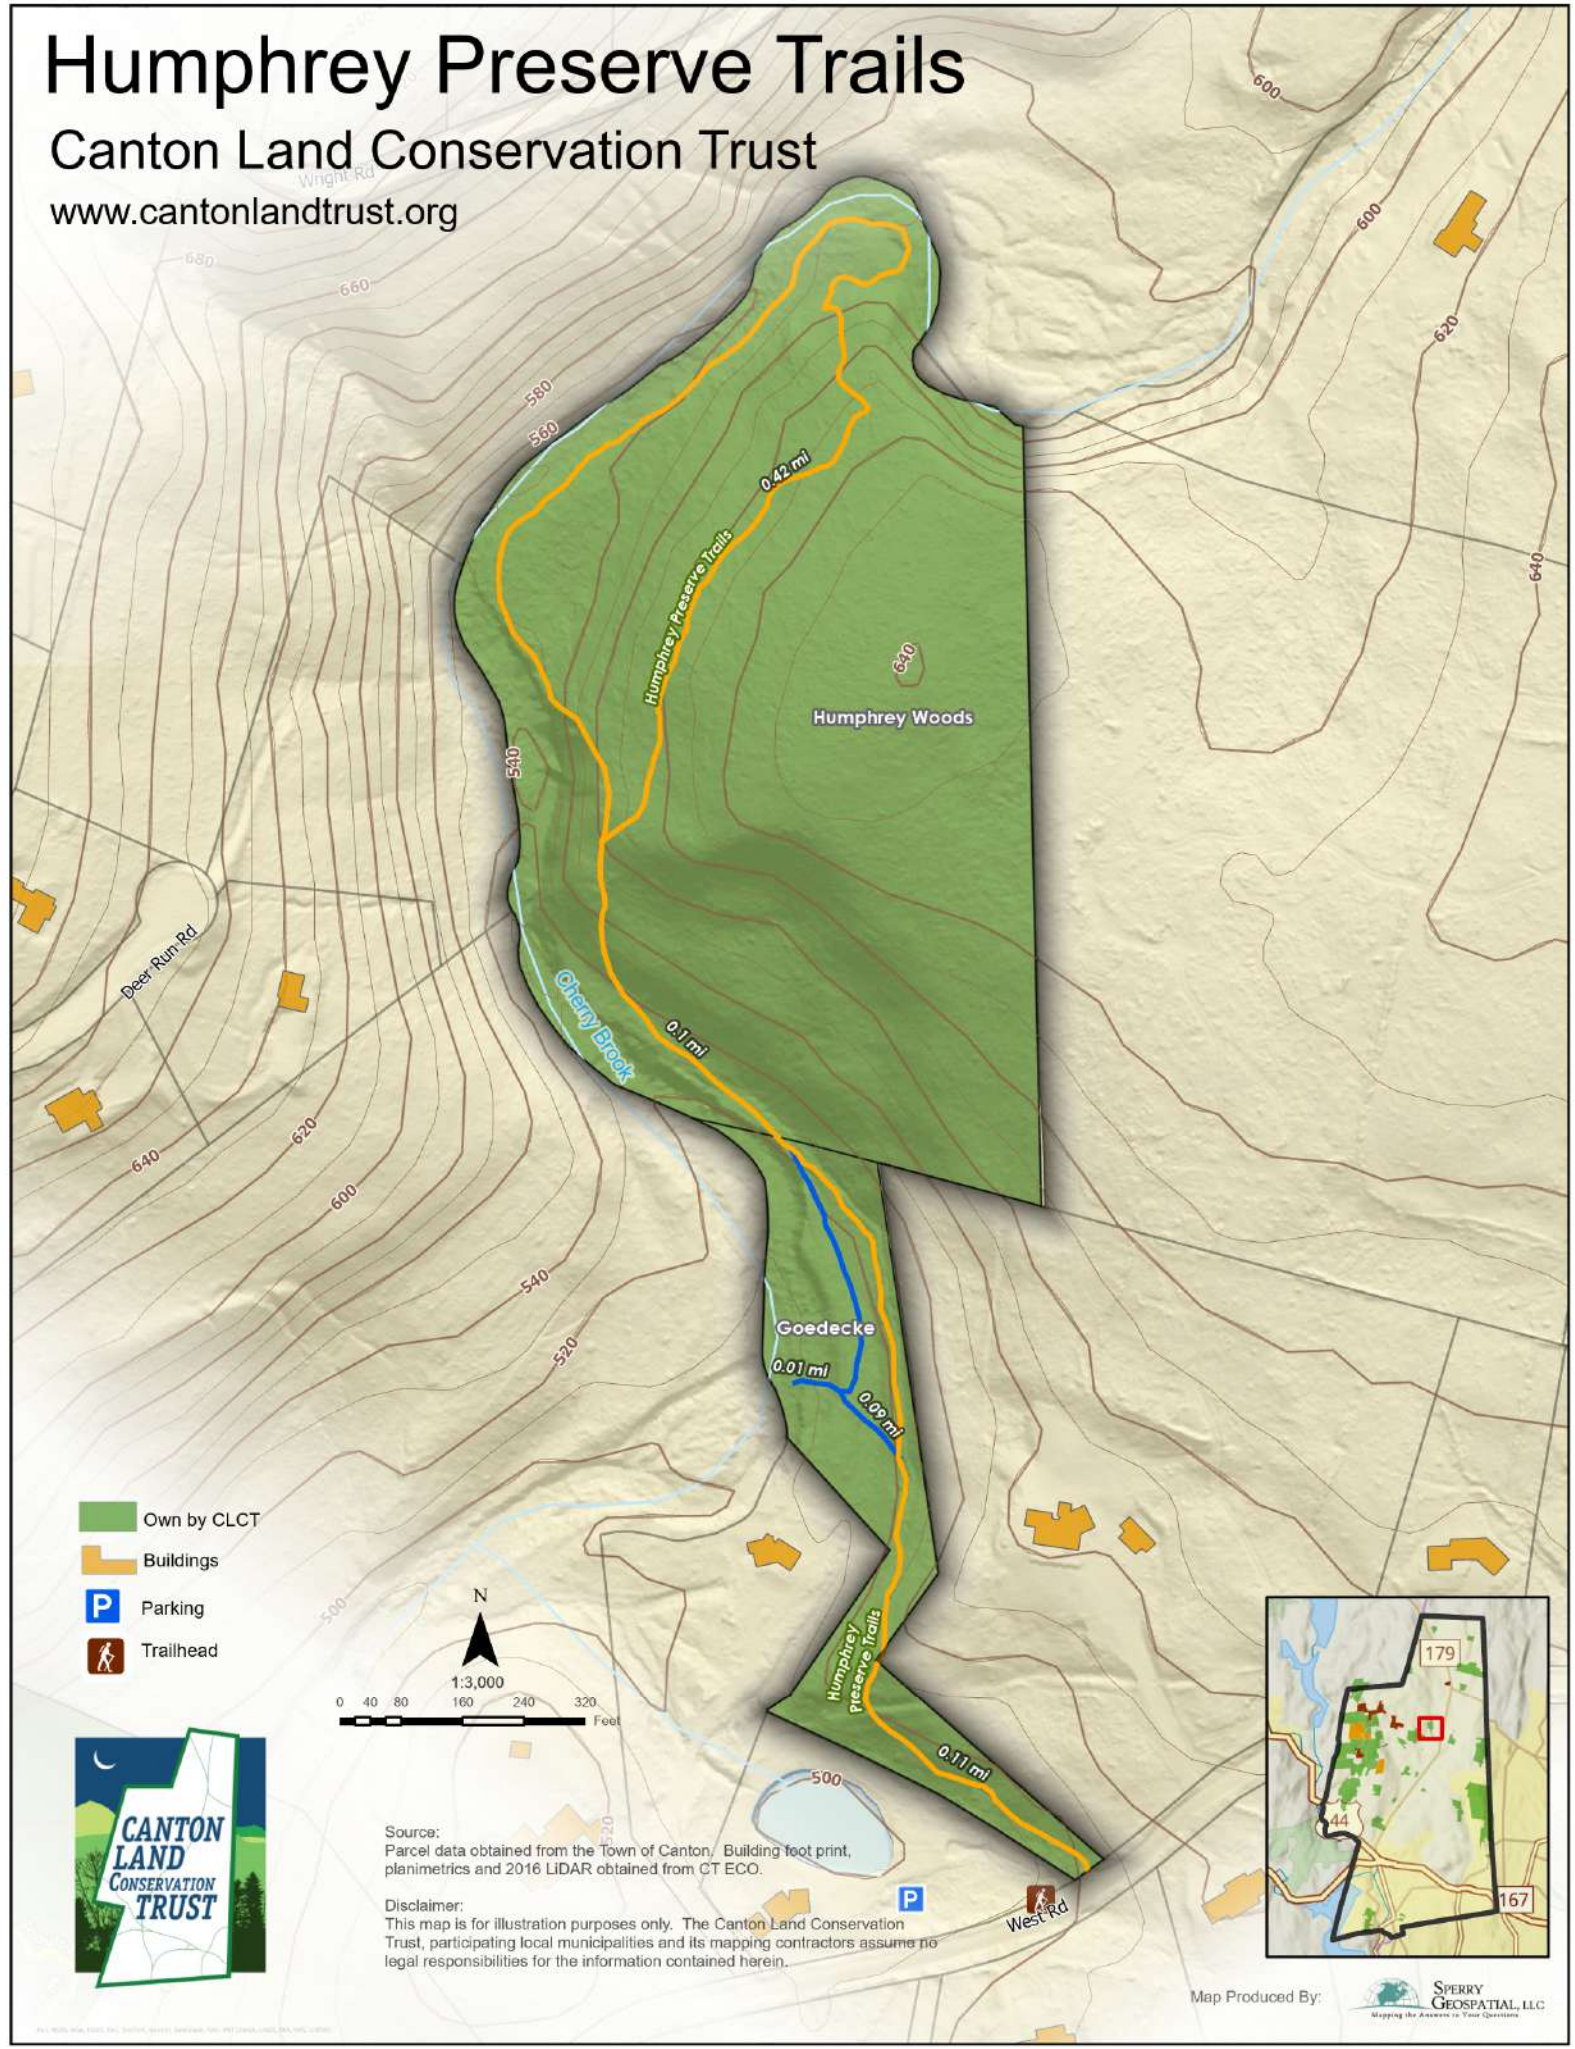

Humphrey Preserve Trails

Canton Land Conservation Trust

www.cantonlandtrust.org

-  Own by CLCT
-  Buildings
-  Parking
-  Trailhead

Source:
Parcel data obtained from the Town of Canton, Building foot print, planimetrics and 2016 LIDAR obtained from CT ECO.

Disclaimer:
This map is for illustration purposes only. The Canton Land Conservation Trust, participating local municipalities and its mapping contractors assume no legal responsibilities for the information contained herein.