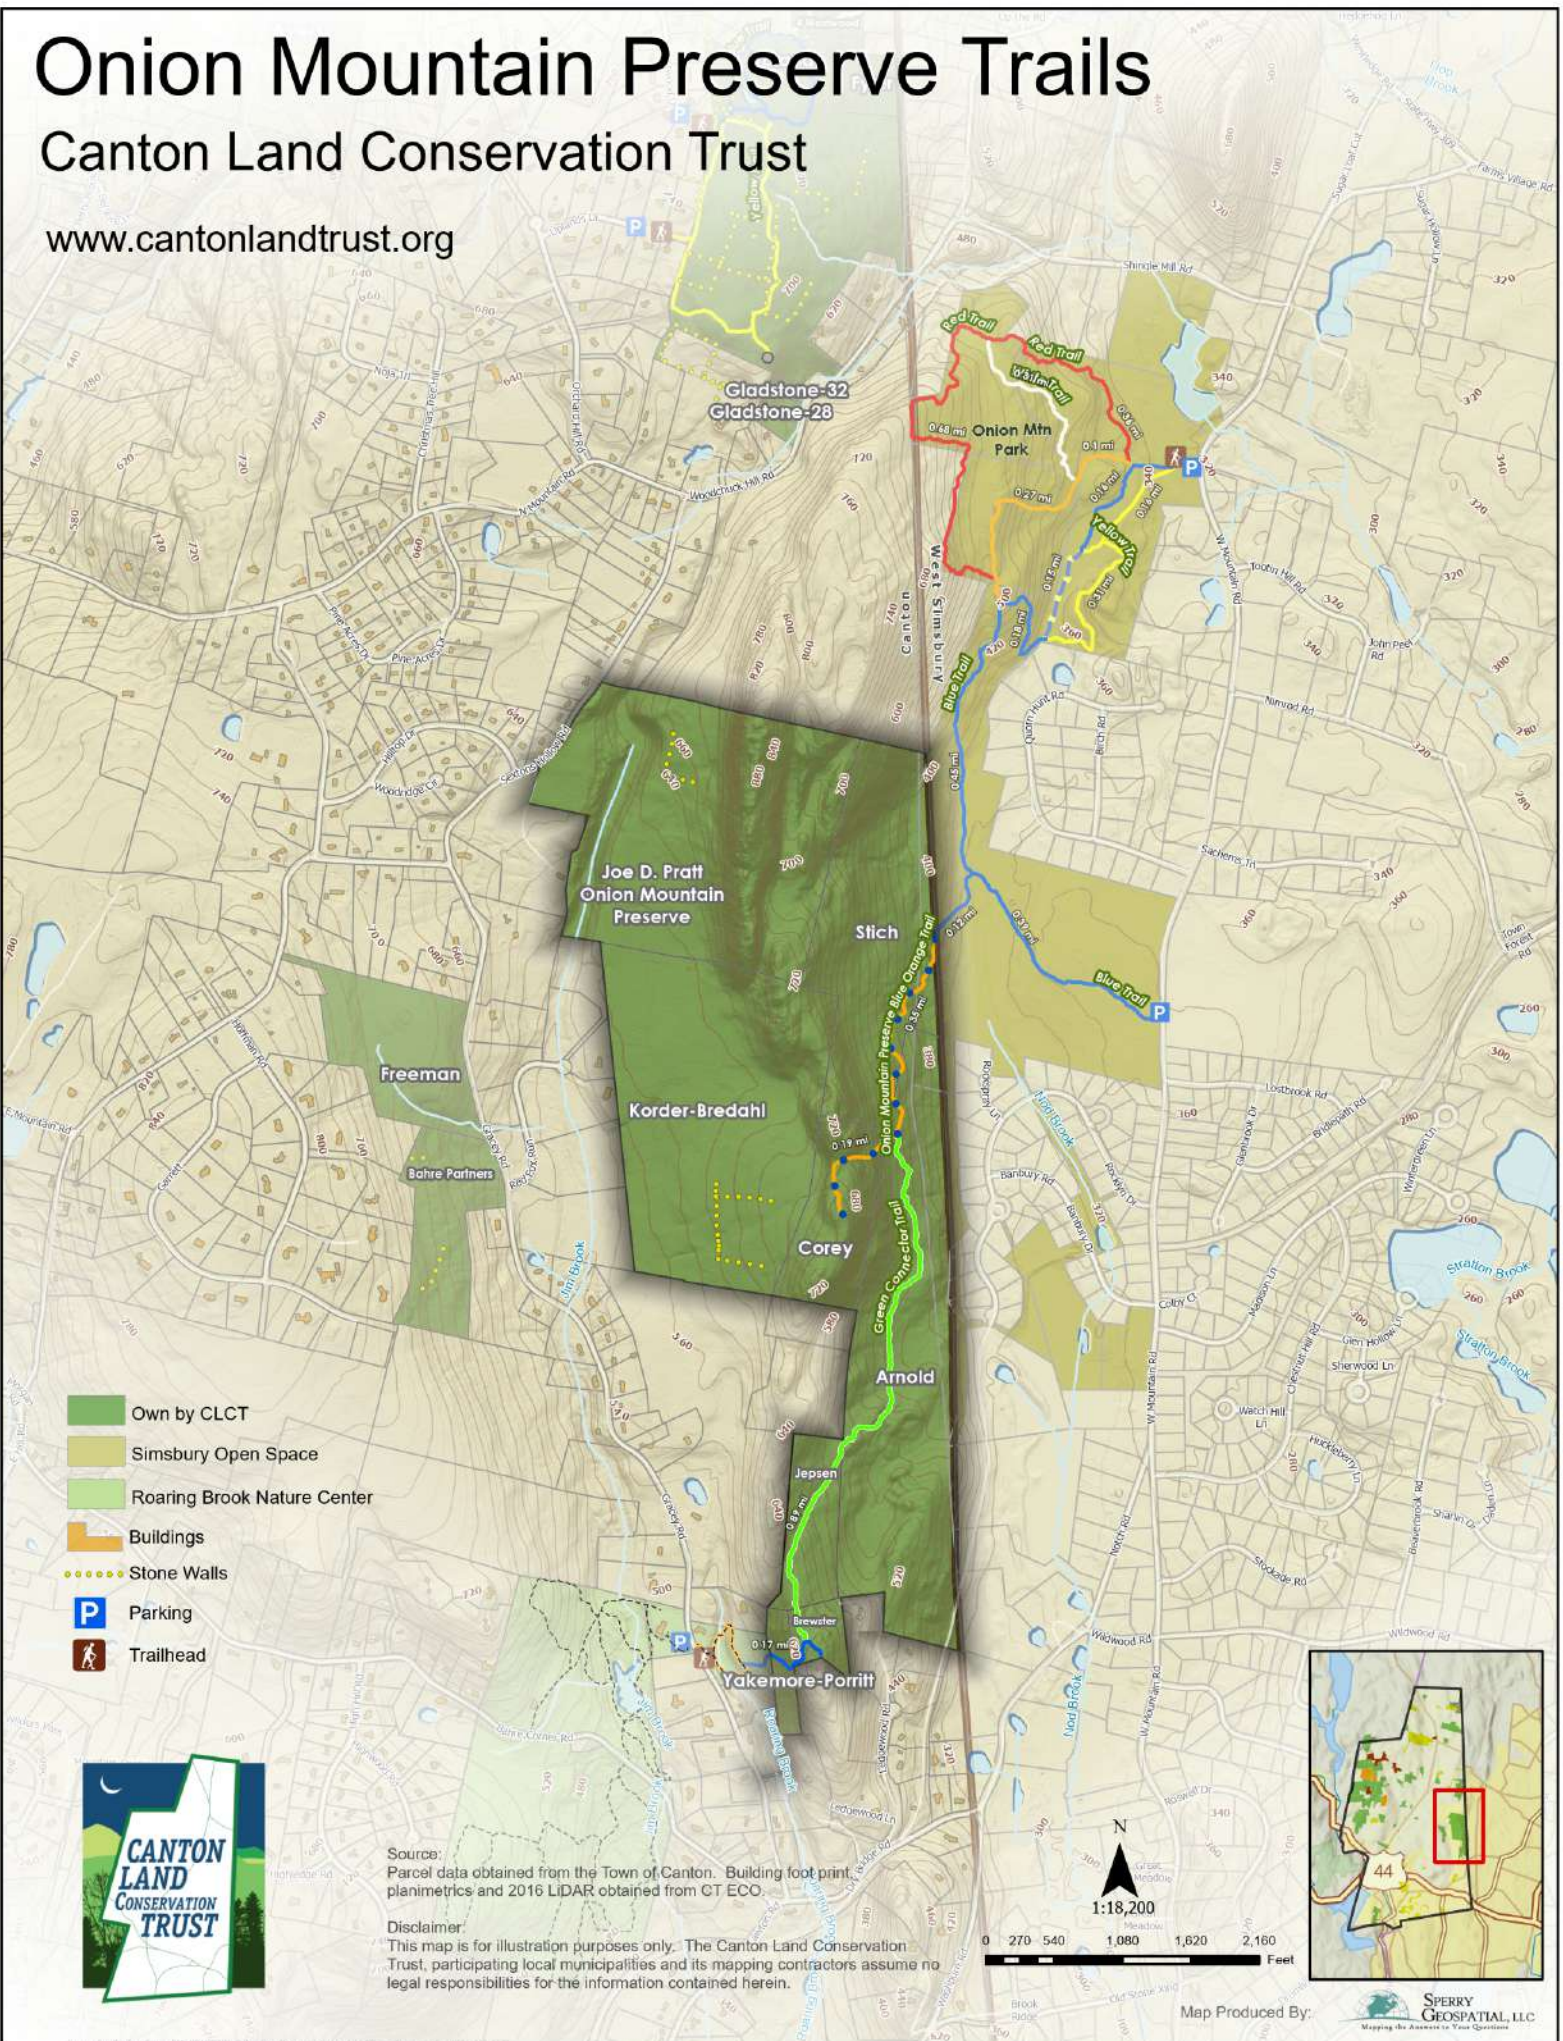

Onion Mountain Preserve Trails

Canton Land Conservation Trust

www.cantonlandtrust.org

- Own by CLCT
- Simsbury Open Space
- Roaring Brook Nature Center
- Buildings
- Stone Walls
- P Parking
- 🚶 Trailhead

Source: Parcel data obtained from the Town of Canton. Building footprint, planimetrics and 2016 LIDAR obtained from CT ECO.

Disclaimer: This map is for illustration purposes only. The Canton Land Conservation Trust, participating local municipalities and its mapping contractors assume no legal responsibilities for the information contained herein.